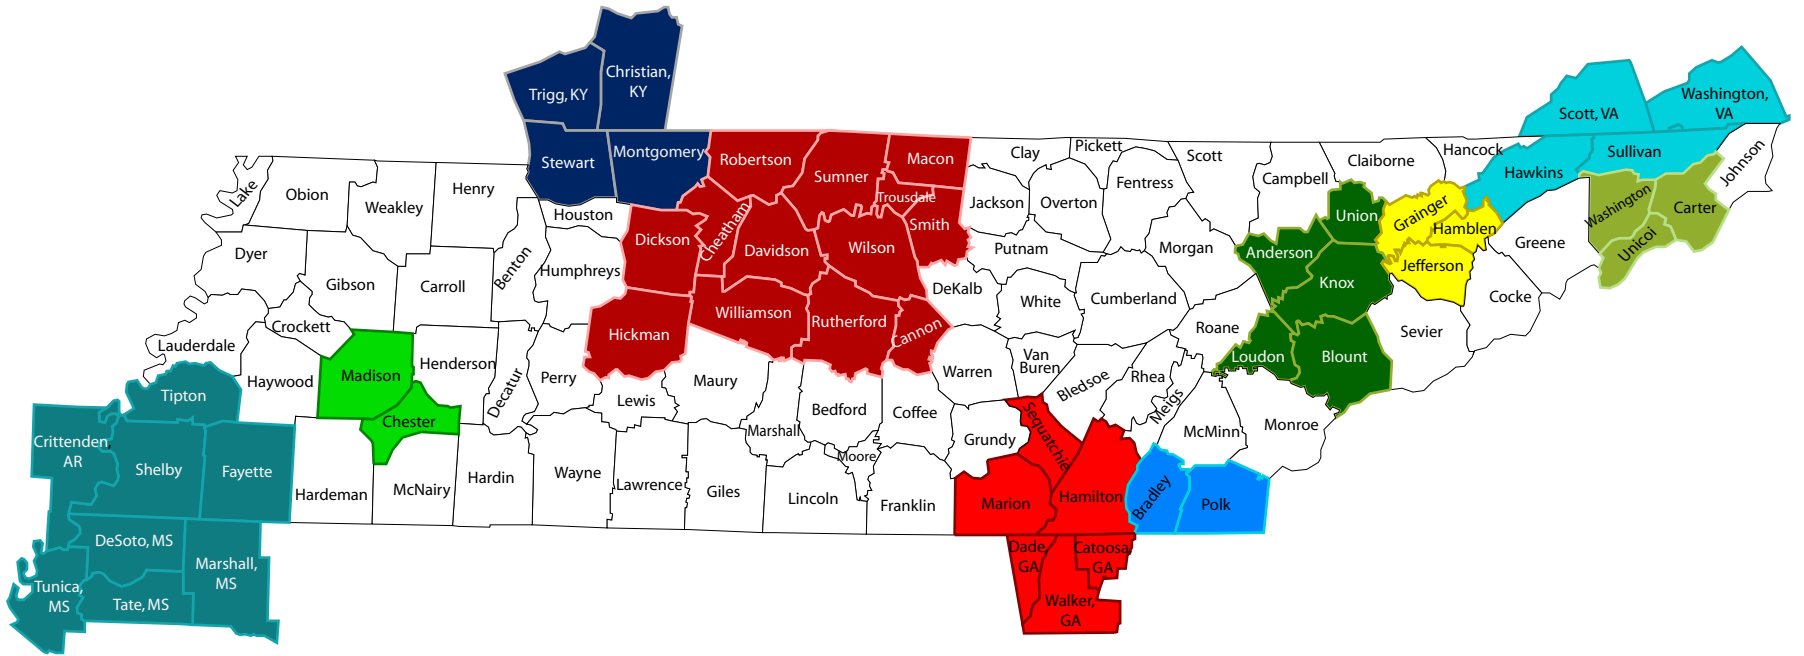

Tennessee Metropolitan Statistical Areas

November 2007

Chattanooga, TN-GA (Hamilton, Marion, Sequatchie, Catoosa GA, Dade GA)

Clarksville, TN-KY (Montgomery, Stewart, Christian KY, Trigg KY)

Cleveland, TN (Bradley, Polk)

Jackson, TN (Chester, Madison)

Johnson City, TN (Carter, Unicoi, Washington)

Kingsport-Bristol-Bristol (Tri-Cities), TN-VA (Hawkins, Sullivan, Scott VA, Washington VA, Bristol City VA)

Knoxville, TN (Anderson, Blount, Knox, Loudon, Union)

Memphis, TN-MS-AR (Fayette, Shelby, Tipton, Crittenden AR, DeSoto MS, Marshall MS, Tate MS, Tunica MS)

Morristown, TN (Grainger, Hamblen, Jefferson)

Nashville-Davidson-Murfreesboro-Franklin, TN (Cannon, Cheatham, Davidson, Dickson, Hickman, Macon, Robertson, Rutherford, Smith, Sumner, Trousdale, Williamson, Wilson)