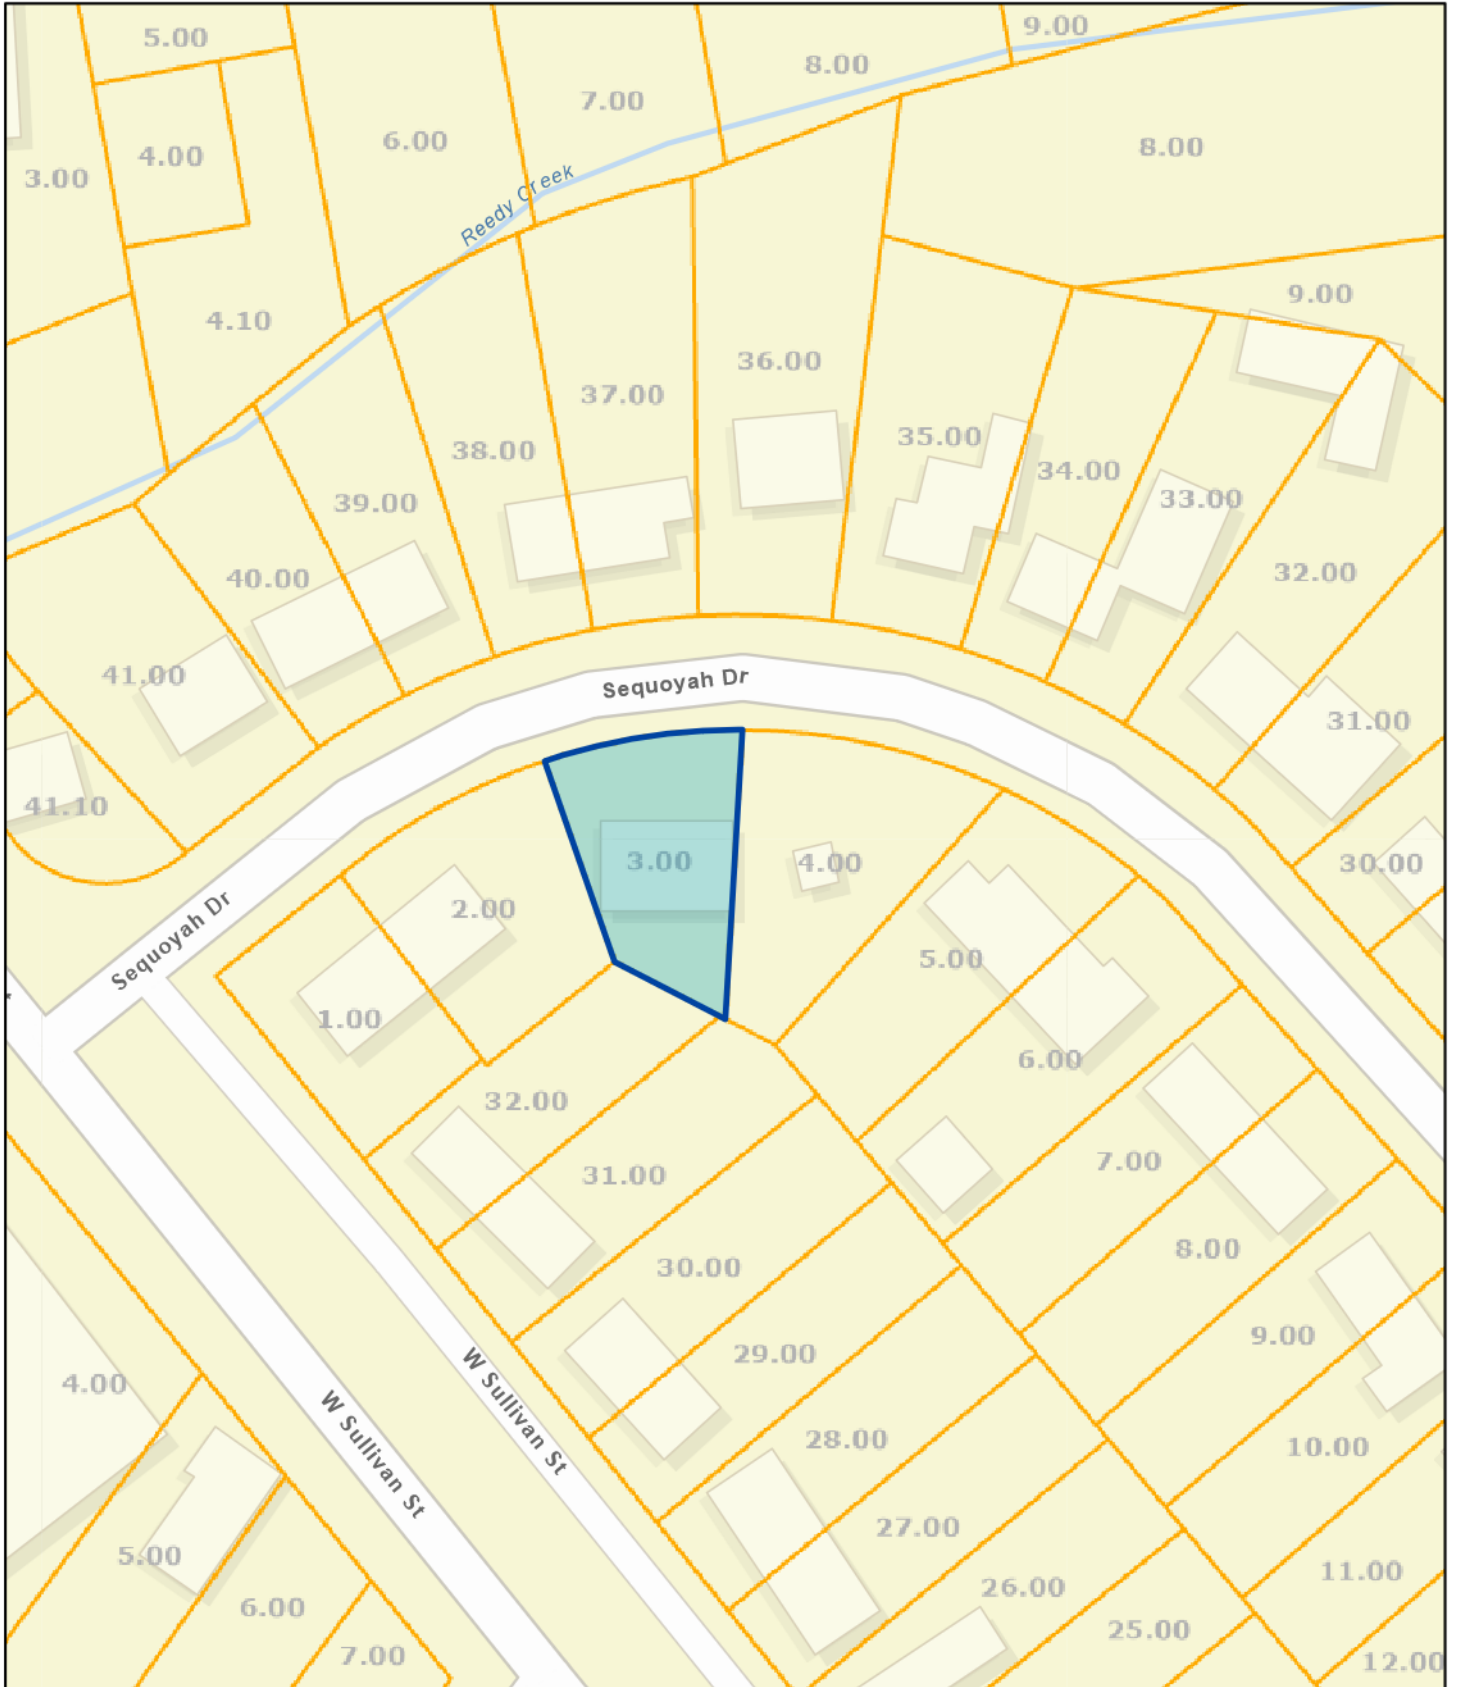

Sullivan County - Parcel: 046H G 003.00

Date: April 21, 2026

County: SULLIVAN
Owner: CITY OF KINGSPORT TN
Address: SEQUOYAH DR 526
Parcel ID: 046H G 003.00
Deeded Acreage: 0
Calculated Acreage: 0.14

State of Tennessee, Comptroller of the Treasury, Division of Property Assessments (DPA), Esri Community Maps Contributors, Commonwealth of Kentucky, VGIN, © OpenStreetMap, Microsoft, Esri, TomTom, Garmin, SafeGraph, GeoTechnologies, Inc, METI/NASA, USGS, EPA, NPS, US Census Bureau, USDA, USFWS

The property lines are compiled from information maintained by your local county Assessor's office but are not conclusive evidence of property ownership in any court of law.